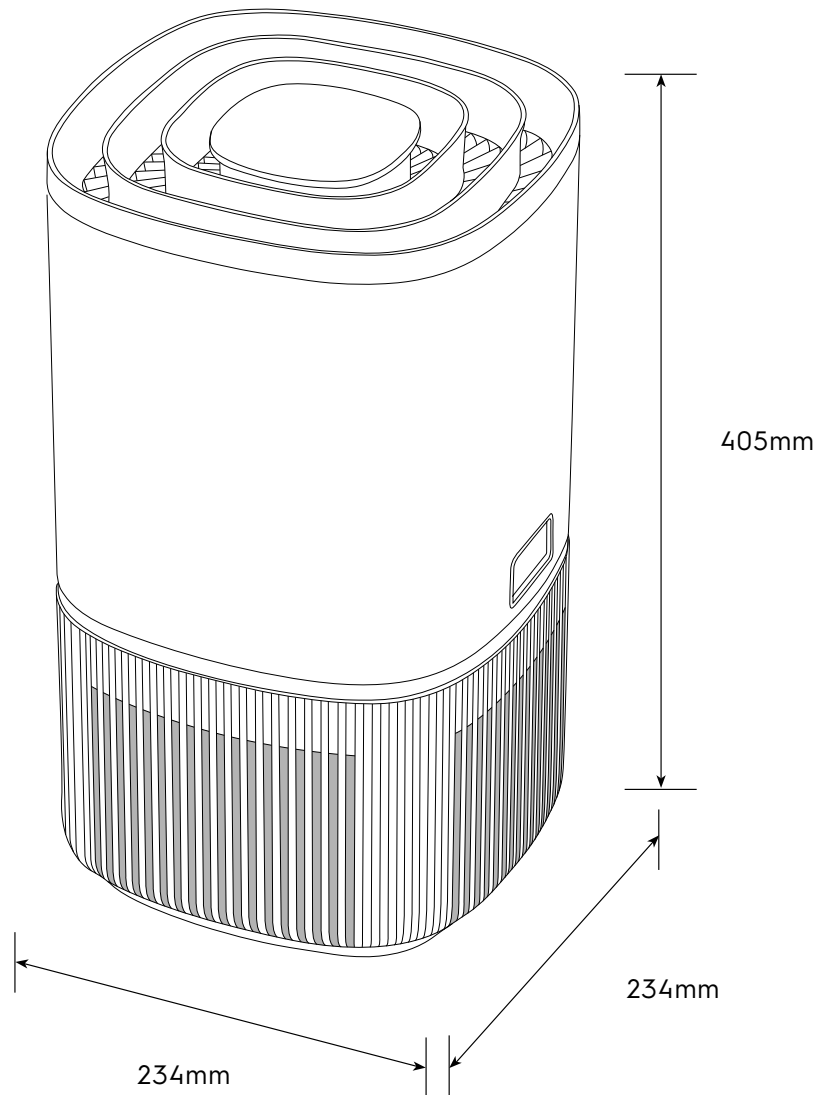

Dimension Guide

Air Purifier

Model:
EP32-28SWA

Please note! Dimensions to be used as a guide only. All customers MUST refer to the user manual supplied with the product for detailed installation instructions.

© 2022 Electrolux S.E.A PTE. LTD. ELX_DIM_EP32-28SWA_Aug22