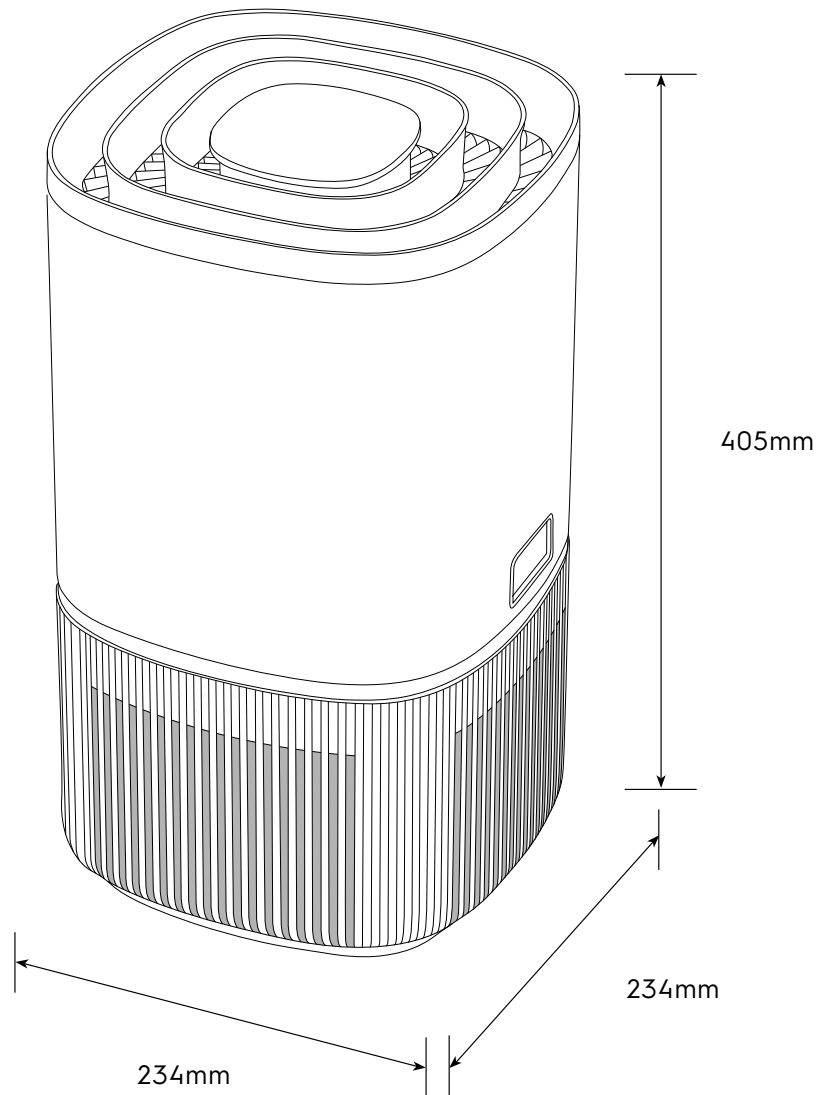

Dimension Guide

Air Purifier

Model:
EP32-28WBA

Please note! Dimensions to be used as a guide only. All customers MUST refer to the user manual supplied with the product for detailed installation instructions.

© 2022 Electrolux S.E.A PTE. LTD. ELX_DIM_EP32-28WBA_Aug22