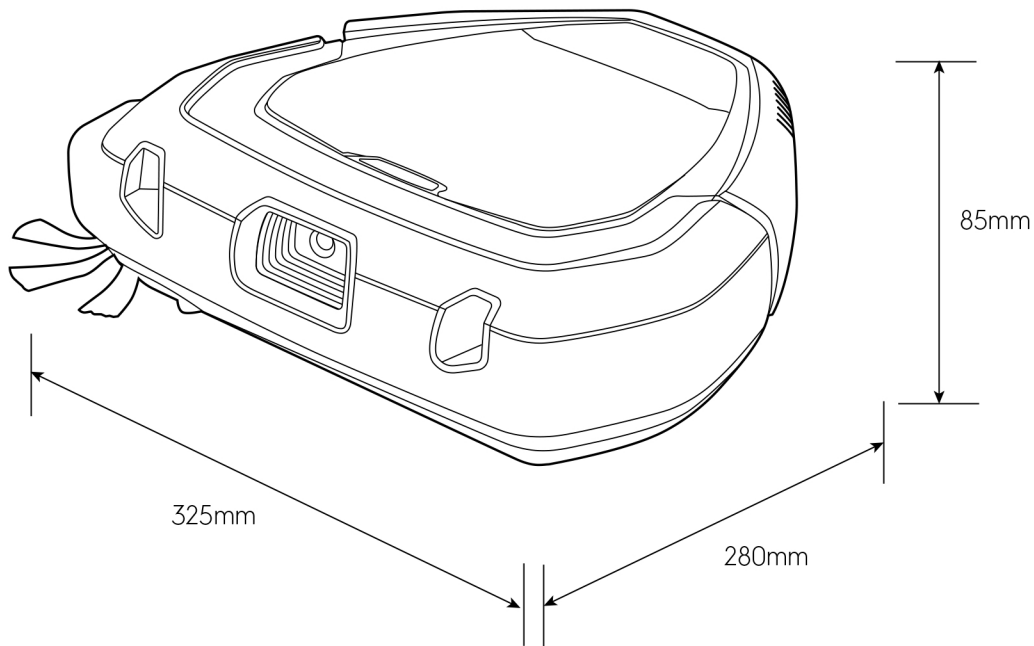

Dimension Guide

Robot vacuum cleaner

Model:
PI81-4SWP

Dimensions			
	width	height	depth
Product (mm)	325	85	280

Please note! Dimensions to be used as a guide only. All customers MUST refer to the user manual supplied with the product for detailed installation instructions.